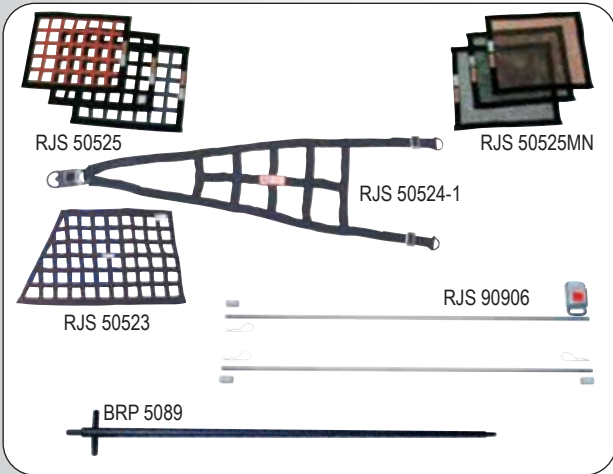

WINDOW NETS

DESCRIPTION	P/N
18" X 24" Ribbon Net - Black	RJS 50525
18" X 24" Ribbon Net - Blue	RJS 50525-3
18" X 24" Ribbon Net - Red	RJS 50525-4
18" X 24" Mesh Net - Black	RJS 50525MN
Oblong Window Net - Black	RJS 50523
Sprint / Midget / TQ - 4 Point Window Net - Black	RJS 50524
Sprint / Midget / TQ - 2 Point Window Net - Black	RJS 50524-1
Window Net Bar	BRP 5089
Window Net Installation Kit	RJS 90906

DRIVER RESTRAINTS

DESCRIPTION	P/N
Arm Restraint	RJS 50522
Helmet Restraint	RJS 20214