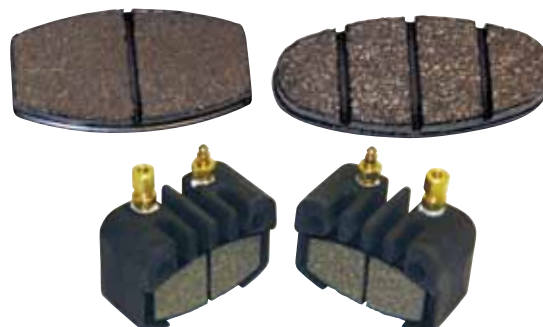

REAR HUBS & SPROCKETS

DESCRIPTION	P/N
1 1/4" Rear Wheel Hub	BRP 4351
1 1/4" Rear Wheel Hub - X Kaliber	BRP 4351BK
1 1/4" Lightweight Sprocket Hub	BRP 4357
1 1/4" Lightweight Sprocket Hub - X Kaliber	BRK 4357BK
1 3/8" Lightweight Sprocket Hub	BRK 4356

BRAKE ROTORS

DESCRIPTION	P/N
7" Diameter X 3/16" Steel Drilled Rotor	BRP 4355D
1 1/4" Rotor Mounting Hub	BRP 4354
1 1/4" Rotor Mounting Hub - X Kaliber	BRP 4354BK
1 3/8" Rotor Mounting Hub	BRK 4354-1

BRAKE PADS / CALIPER

DESCRIPTION	P/N
MCP Caliper Brake Pad (sold each)	BRK 15-1501
Enginetics Caliper Brake Pad (sold each)	BRK 15-1503
Caliper Assembly	BRK 15-1531
Caliper Rebuild Kit	BRK 15-1530
Caliper Half Body (body only)	BRK 15-1532
Caliper Adjuster Assembly	BRK 15-1536
Caliper Bleed Screw (sold in packs of 4)	BRC 220-0064