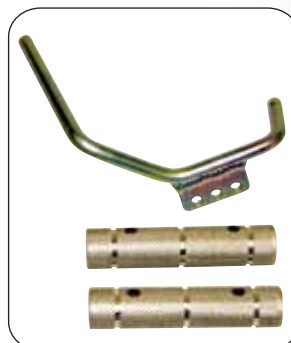

HEX STYLE STEERING

DESCRIPTION	P/N
Hex Aluminum Steering Hub	BRP 4366
Black Hex Aluminum Steering Hub	BRP 4366BK
5/8" Welded Steering Shaft Assembly	BRP 4367
Upper Shaft Support Block	BRP 4368
Lower Shaft Support	BRP 4369
Steering Shaft Split Pin	BRP 4370
Steering Shaft Nut	BRP 4371
5/8" Bore Aluminum Collar	BRP 181-1A
Steering Shaft Support	BRP 1105
Rod End (sold each) 2 Required	BRP 1101R

BRP FRONT HUBS

DESCRIPTION	P/N
Front Hub with Bearings Installed	BRP 4333
X-Kaliber Front Hub with Bearings Installed	BRP 4333BK
Replacement Bearing (sold each)	BRP 4334

3/8" TIE RODS

DESCRIPTION	P/N
6" Tie Rod	BRP 4340-6
7 1/2" Tie Rod	BRP 4340-75
7 1/2" Tie Rod - Black	BRP 4340-75BK
9" Tie Rod	BRP 4340-9
10" Tie Rod	BRP 4340-10
10" Tie Rod - Black	BRP 4340-10BK
10 1/2" Tie Rod	BRP 4340-105
11" Tie Rod	BRP 4340-11
12" Tie Rod	BRP 4340-12
13" Tie Rod	BRP 4340-13
14" Tie Rod	BRP 4340-14
16" Tie Rod	BRP 4340-16
72" Tie Rod - Untapped	BRP 4340-720

GAS PEDALS

DESCRIPTION	P/N
Gas Pedal	BRP 4393
Gas Pedal Rod	BRP 4394
Gas Pedal Rod Spring	BRP 4395
Gas Cable Tab	BRP 4396
Gas Cable	BRP 4397
Gas Cable Fitting	BRP 4398

BRAKE PEDALS

DESCRIPTION	P/N
Brake Pedal	BRP 4390
Brake Rod	BRP 4391
1/4" F Clevis	BRP 4389
43" X 3/16" Brake Hose	BRP 4419-43
3/16" Brake Hose	BRP 4419-XX
48" X 3/16" Brake Hose	BRP 4419-48

REAR AXLE PARTS

DESCRIPTION	P/N
Rear Weld On Bearing Plate	BRP 4346
Aluminum Bearing Cassette	BRP 4347
Aluminum Bearing Cassette (3 Flats)	BRP 4347-1
X Kaliber Aluminum Bearing Cassette	BRP 4347-1BK
Aluminum Bearing Cassette - Adjusts Wheel track	BRP 4347-2
X Kaliber Bearing Cassette - Adjust Wheel Track	BRP 4347-2BK
Rear Axle Bearing	BRP 4348
1 1/4" 2 Piece Aluminum Collar	BRP 4349
X Kaliber 2 Piece Aluminum Collar	BRP 4349BK
1/4" X 8" Long Keyway for Axle	BRP 4352