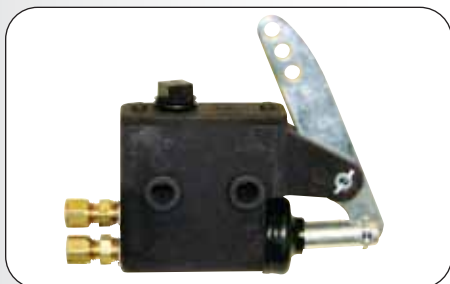

MCP MASTER CYLINDERS

DESCRIPTION	P/N
Master Cylinder Assembly - DOT 5 Fluid	BRK 15-1511
Master Cylinder Assembly - DOT 3 Fluid	BRK 15-1512
PARTS	
DOT 5 Rebuild Kit	BRK 15-1510
DOT 3 Rebuild Kit	BRK 15-1509
Master Cylinder Cap	BRK 15-1513
Master Cylinder Cap O-Ring	BRK 15-1514
Master Cylinder Cap Filler Plug	BRK 15-1516
Brass Fitting	BRK 15-1528