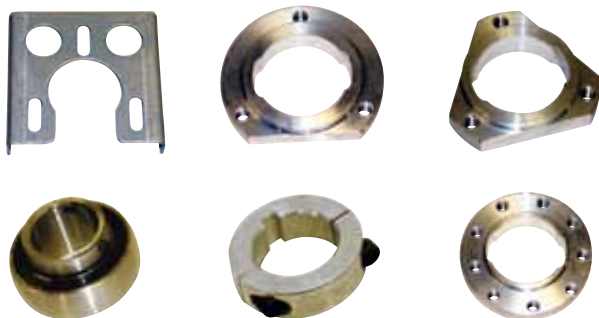

BRP FRONT HUBS

DESCRIPTION	P/N
Front Hub with Bearings Installed	BRP 4333
X-Kaliber Front Hub with Bearings Installed	BRP 4333BK
Replacement Bearing (sold each)	BRP 4334

3/8" TIE RODS

DESCRIPTION	P/N
6" Tie Rod	BRP 4340-6
7 1/2" Tie Rod	BRP 4340-75
7 1/2" Tie Rod - Black	BRP 4340-75BK
9" Tie Rod	BRP 4340-9
10" Tie Rod	BRP 4340-10
10" Tie Rod - Black	BRP 4340-10BK
10 1/2" Tie Rod	BRP 4340-105
11" Tie Rod	BRP 4340-11
12" Tie Rod	BRP 4340-12
13" Tie Rod	BRP 4340-13
14" Tie Rod	BRP 4340-14
16" Tie Rod	BRP 4340-16
72" Tie Rod - Untapped	BRP 4340-720

GAS PEDALS

DESCRIPTION	P/N
Gas Pedal	BRP 4393
Gas Pedal Rod	BRP 4394
Gas Pedal Rod Spring	BRP 4395
Gas Cable Tab	BRP 4396
Gas Cable	BRP 4397
Gas Cable Fitting	BRP 4398

BRAKE PEDALS

DESCRIPTION	P/N
Brake Pedal	BRP 4390
Brake Rod	BRP 4391
1/4" F Clevis	BRP 4389
43" X 3/16" Brake Hose	BRP 4419-43
3/16" Brake Hose	BRP 4419-XX
48" X 3/16" Brake Hose	BRP 4419-48

STEEL AXLES

DESCRIPTION	P/N
1 1/4" x .250" Wall Chrome Moly Hollow Axle 44" Long	BRP 4097-44
1 1/4" X .250" Wall Chrome Moly Hollow Axle 46" Long	BRP 4097-46
1 1/4" X .250" Wall Chrome Moly Hollow Axle 48" Long	BRP 4097-48
1 1/4" X .188" Wall Chrome Moly Hollow Axle 35" Long	BRP 4321-35
1 1/4" X .188" Wall Chrome Moly Hollow Axle 40" Long	BRP 4321-40
1 1/4" X .188" Wall Chrome Moly Hollow Axle 42" Long	BRP 4321-42
1 1/4" X .188" Wall Chrome Moly Hollow Axle 44" Long	BRP 4321-44
1/4" X 8" Long Keystock for rear Axles	BRP 4352
Replacement Snap Ring	BRP 4320S

REAR AXLE PARTS

DESCRIPTION	P/N
Rear Weld On Bearing Plate	BRP 4346
Aluminum Bearing Cassette	BRP 4347
Aluminum Bearing Cassette (3 Flats)	BRP 4347-1
X Kaliber Aluminum Bearing Cassette	BRP 4347-1BK
Aluminum Bearing Cassette - Adjusts Wheel track	BRP 4347-2
X Kaliber Bearing Cassette - Adjust Wheel Track	BRP 4347-2BK
Rear Axle Bearing	BRP 4348
1 1/4" 2 Piece Aluminum Collar	BRP 4349
X Kaliber 2 Piece Aluminum Collar	BRP 4349BK
1/4" X 8" Long Keyway for Axle	BRP 4352