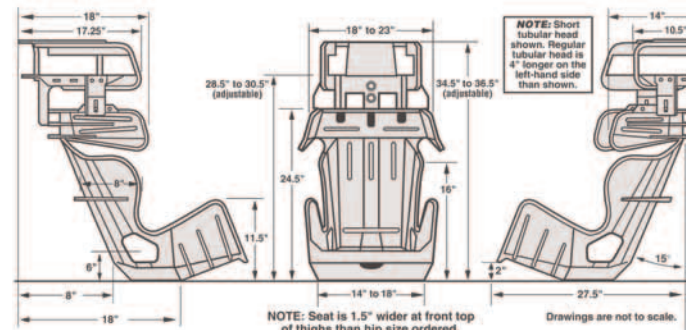

KIR53500 (Regular)