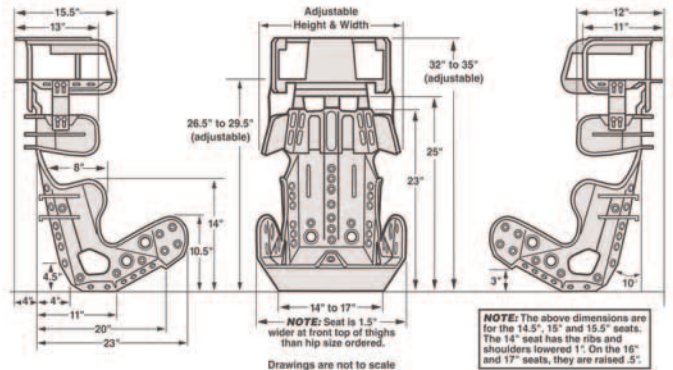

KIR64300-S (Short)