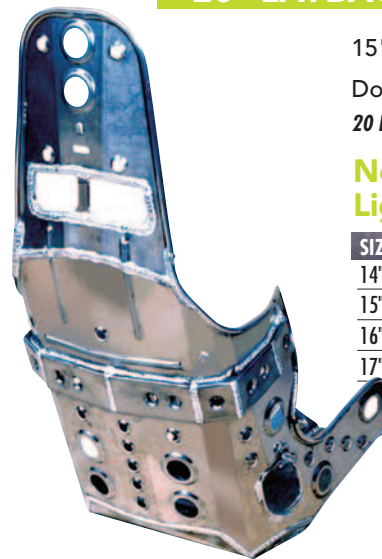

20° LAYBACK SEAT

15" version only 10 lbs.
Double Rib Supports
20 Degree

New Lightweight Deluxe

SIZE	P/N
14"	KIR58100LW
15"	KIR58300LW
16"	KIR58500LW
17"	KIR58700LW

Lightweight Layback Seats and Covers 20°

DESCRIPTION	P/N
14" deluxe LW 20 deg. - double rib support seat	KIR58100LW
Black cloth LW cover for 13" to 14" 56 and 58 series seat	KIR58111LW
Red cloth LW cover for 13" to 14" 56 and 58 series seat	KIR58112LW
Blue cloth LW cover for 13" to 14" 56 and 58 series seat	KIR58119LW
15" deluxe LW 20 deg. - double rib support seat	KIR58300LW
Black cloth LW cover for 14-1/2" to 15-1/2" 56 and 58 series seat	KIR58311LW
Red cloth LW cover for 14-1/2" to 15-1/2" 56 and 58 series seat	KIR58312LW
Blue cloth LW cover for 14-1/2" to 15-1/2" 56 and 58 series seat	KIR58319LW
16" deluxe LW 20 deg. - double rib support seat	KIR58500LW
Black cloth LW cover for 16" to 17" 56 and 58 series seat	KIR58511LW
Red cloth LW cover for 16" to 17" 56 and 58 series seat	KIR58512LW
Blue cloth LW cover for 16" to 17" 56 and 58 series seat	KIR58519LW
17" deluxe LW 20 deg. - double rib support seat	KIR58700LW
Black cloth LW cover for 16" to 17" 56 and 58 series seat	KIR58511LW
Red cloth LW cover for 16" to 17" 56 and 58 series seat	KIR58512LW
Blue cloth LW cover for 16" to 17" 56 and 58 series seat	KIR58519LW