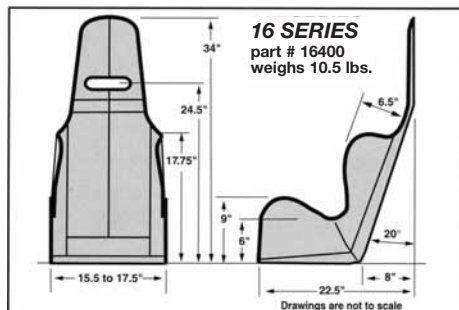

Features:

- .125" thick, 5052 grade MIG welded aluminum
- Headrest is reinforced with Kirkey's unique tubular rolled edge
- Seat sides are lowered for lap belts shoulder and submarine belt opening are standard

Features:

- .100" thick, 5052 grade MIG welded alum
- Headrest is reinforced with Kirkey's unique tubular rolled edge
- Seat bottom is contoured to support lower back and hips