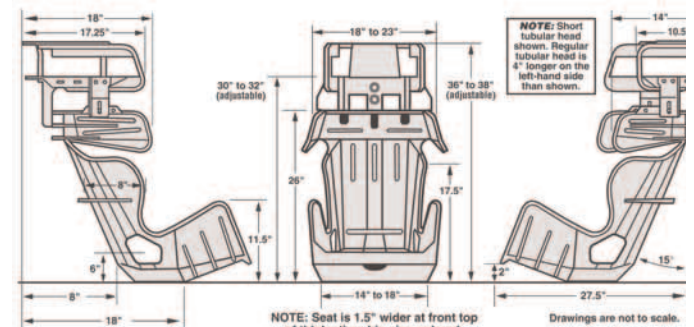

KIR53500-T (Tall)