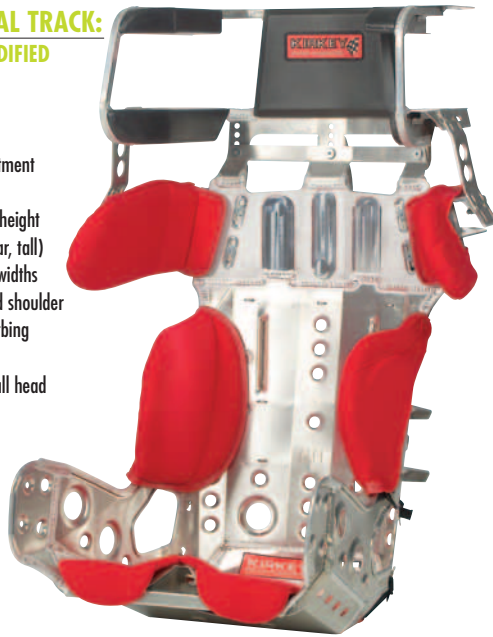

Features:

- .100" thick, 5052 grade MIG welded alum
- Headrest is reinforced with Kirkey's unique tubular rolled edge
- Seat bottom is contoured to support lower back and hips

Economy Drag Seats

SIZE	P/N
15-1/2"	KIR16400
17-1/2"	KIR16800

OPEN WHEEL FULL CONTAINMENT SEAT

64000 Series

**DESIGNED FOR OVAL TRACK:
SPRINTS & D.I.R.T. MODIFIED**

FEATURES

- Unique design makes adjustment possible
- Available in three different height configurations (short, regular, tall)
- Available in 14" to 17" hip widths
- Integrated tubular head and shoulder restraints with energy absorbing impact foam
- Designed to accommodate all head and neck restraint systems