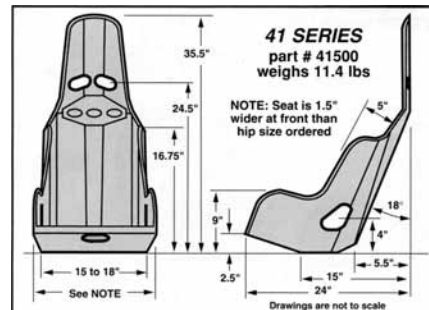

DRAG ALUMINUM SEATS

Features:

- .125" thick, 5052 grade MIG welded aluminum
- Headrest is reinforced with Kirkey's unique tubular rolled edge
- Seat sides are lowered for lap belts shoulder and submarine belt opening are standard

Features:

- .100" thick, 5052 grade MIG welded alum
- Headrest is reinforced with Kirkey's unique tubular rolled edge
- Seat bottom is contoured to support lower back and hips

Economy Drag Seats

SIZE	P/N
15-1/2"	KIR16400
17-1/2"	KIR16800