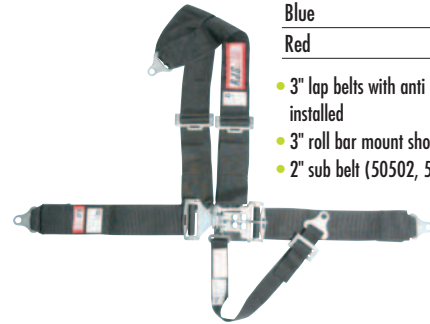

Roll Bar Bolt End

COLOR	P/N
Black	RJS02-16-06
Blue	RJS02-16-06-3
Red	RJS02-16-06-4

- 3" lap belts with anti slip springs installed
- 3" roll bar mount shoulder harness
- 2" sub belt (50502, 50516, 50506)

Individual Bolt Ends

COLOR	P/N
Black	RJS02-18-06
Blue	RJS02-18-06-3
Red	RJS02-18-06-4

- 3" lap belts with anti slip springs installed
- 3" roll bar mount shoulder harness
- 2" sub belt (50502, 50518, 50506)

RJS LAP HARNESS

COLOR	P/N
Black	RJS50502
Blue	RJS50502-3
Red	RJS50502-4

RJS SUB HARNESS

2" SUB BELTS

Black	RJS50506
Blue	RJS50506-3
Red	RJS50506-4

3" SUB BELTS

Black **RJS20223**