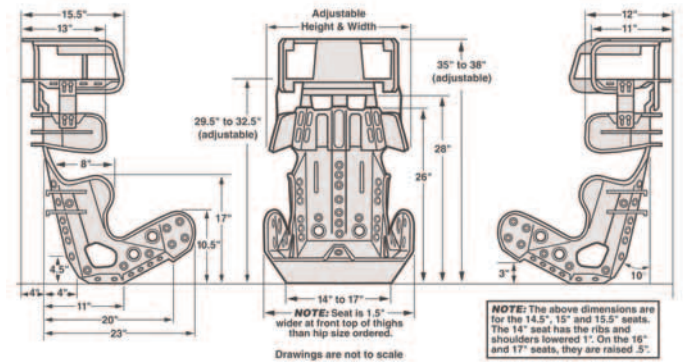

KIR64300-T (Tall)

Kirkey 64 series seat

DESCRIPTION	P/N
14" open wheel full containment seat-short	KIR64100-S
Black lightweight cover for 64100-S	KIR64111LW-S
14" open wheel full containment seat	KIR64100
Black lightweight cover for 64100	KIR64111LW
14" open wheel full containment seat-tall	KIR64100-T
Black lightweight cover for 64100-T	KIR64111LW-T
14-1/2" open wheel full containment seat-short	KIR64200-S
14-1/2" open wheel full containment seat	KIR64200
14-1/2" open wheel full containment seat-tall	KIR64200-T
15" open wheel full containment seat-short	KIR64300-S
Black lightweight cover for 64200-S to 64400-S	KIR64311LW-S
15" open wheel full containment seat	KIR64300
Black lightweight cover for 64200 to 64400	KIR64311LW
15" open wheel full containment seat-tall	KIR64300-T
Black lightweight cover for 64200-T to 64400-T	KIR64311LW-T
15-1/2" open wheel full containment seat-short	KIR64400-S
15-1/2" open wheel full containment seat	KIR64400
15-1/2" open wheel full containment seat-tall	KIR64400-T
16" open wheel full containment seat-short	KIR64500-S
Black lightweight cover for 64500-S to 64700-S	KIR64511LW-S
16" open wheel full containment seat	KIR64500
Black lightweight cover for 64500 to 64700	KIR64511LW
16" open wheel full containment seat-tall	KIR64500-T
Black lightweight cover for 64500-T to 64700-T	KIR64511LW-T
17" open wheel full containment seat-short	KIR64700-S
Black lightweight cover for 64700-S	KIR64711LW-S
17" open wheel full containment seat	KIR64700
Black lightweight cover for 64700	KIR64711LW
17" open wheel full containment seat-tall	KIR64700-T
Black lightweight cover for 64700-T	KIR64711LW-T

Aluminum Base Unit (Regular)

HIP WIDTH	P/N
14"	KIR64100
14-1/2"	KIR64200
15"	KIR64300
15-1/2"	KIR64400
16"	KIR64500
17"	KIR64700

Seat covers are only available in black lightweight cloth (substitute 11 for 00 in seat part # for cover part #).

Seats are available in 6 widths and 3 different heights. To order a short version, add an "S" to the regular part #. To order a tall, add a "T". See measurements in the drawings above. The seat illustrated is a KIR64300 in short, regular, and tall.