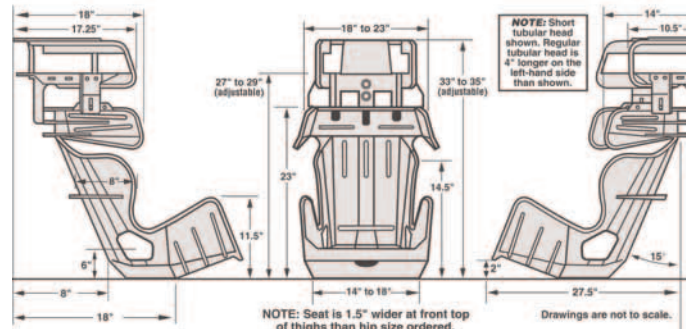

Tubular Head Restraint

	P/N
Regular Tube	KIR53H300
Short Left Tube	KIR53H400

Three components are needed for a complete seat; the seat base, shoulder restraint and head restraint.

- Unique three-piece design makes modification possible.
- Integrated head and shoulder support system.
- Built to accommodate all head and neck restraint systems.
- Padded rib supports for driver comfort and extra support.
- Aluminum extrusion around perimeter of seat.
- Modular components held together with grade five hardware.

KIR53500-S (Short)