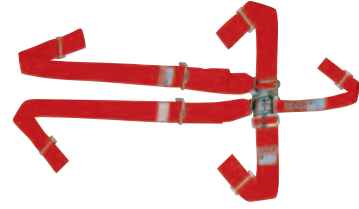

KIR53500-S (Short)

KIR53500 (Regular)

KIR53500-T (Tall)

LEAF BELT/HARNESS KITS

3" SHOULDER HARNESS WRAP AROUND

Black **LEA70075**

3" SHOULDER HARNESS WRAP AROUND

Blue **LEA70075-BU**