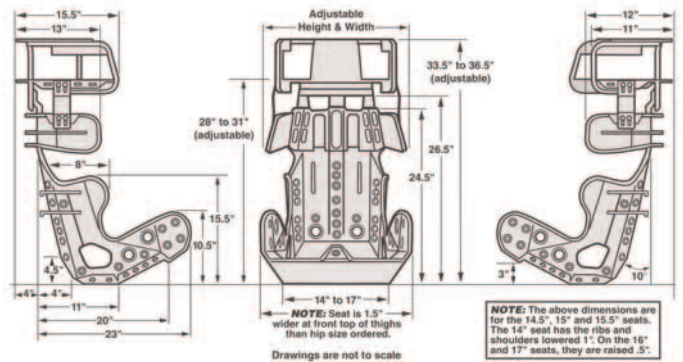

KIR64300 (Regular)